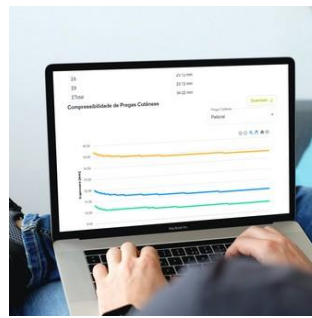

SCIENTIFICALLY VALIDATED

More than 24 published articles and subject of several master's and doctoral theses.

Empowers professionals to improve people's lives

The **Lipowise** skinfold caliper is an accurate digital tool for assessing body composition, simplifying the daily life of healthcare professionals.

Maximise your clients' health and physical performance

Lipowise is a visionary tool with quality, precision, simplicity of use and unrivalled performance. It was designed and developed to help health and sports professionals improve the health and well-being of their clients, optimising body composition and improving physical performance.

A connected, digital and smart solution

Lipowise is the first skinfold caliper that communicates via Bluetooth with iOS/Android apps. It securely integrates data into a cloud platform, which can be accessed via a web app.

MEASUREMENT

Lipowise is a digital tool that measures skinfold thickness 100 times per second, providing information on dynamic tissue compressibility.

FAST AND ACCURATE

Full body composition assessment with 6 skinfolds is 30% faster compared to other skinfold calipers. The results have a resolution of 0,1 mm.